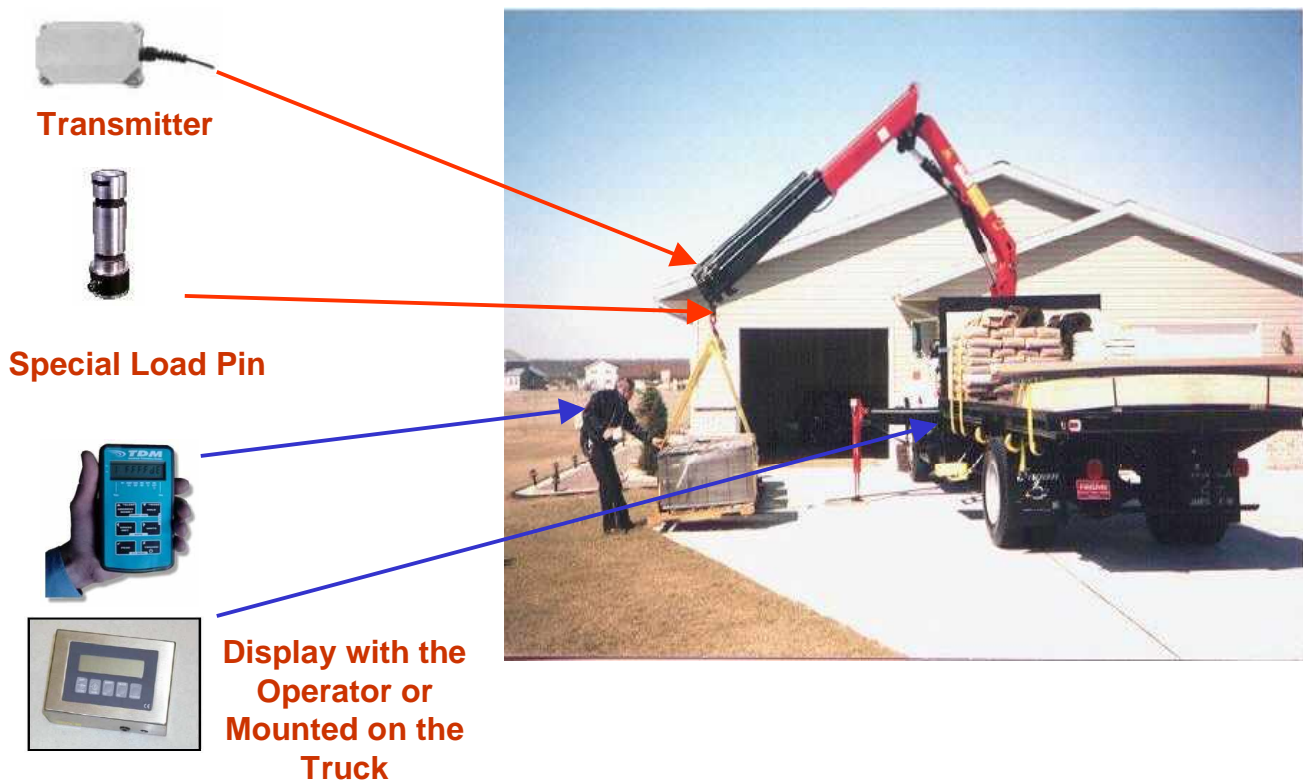

Truck Cranes

Why Guess Your Load When You Can Use Our Telemetry Weight Indicator

SAFETY COMES FIRST ALWAYS KNOW YOUR LOAD

If you don't know your load, then what are you lifting? Our Load Cell System has been specially designed for Truck Mounted Cranes, to protect the operator and the Crane from damage.

Our design is rugged but user friendly. The Load Pin which is installed in the knuckle joint at the end of the boom, is Radio Controlled back to the Operator's Display.

No license is required as the system is low powered.